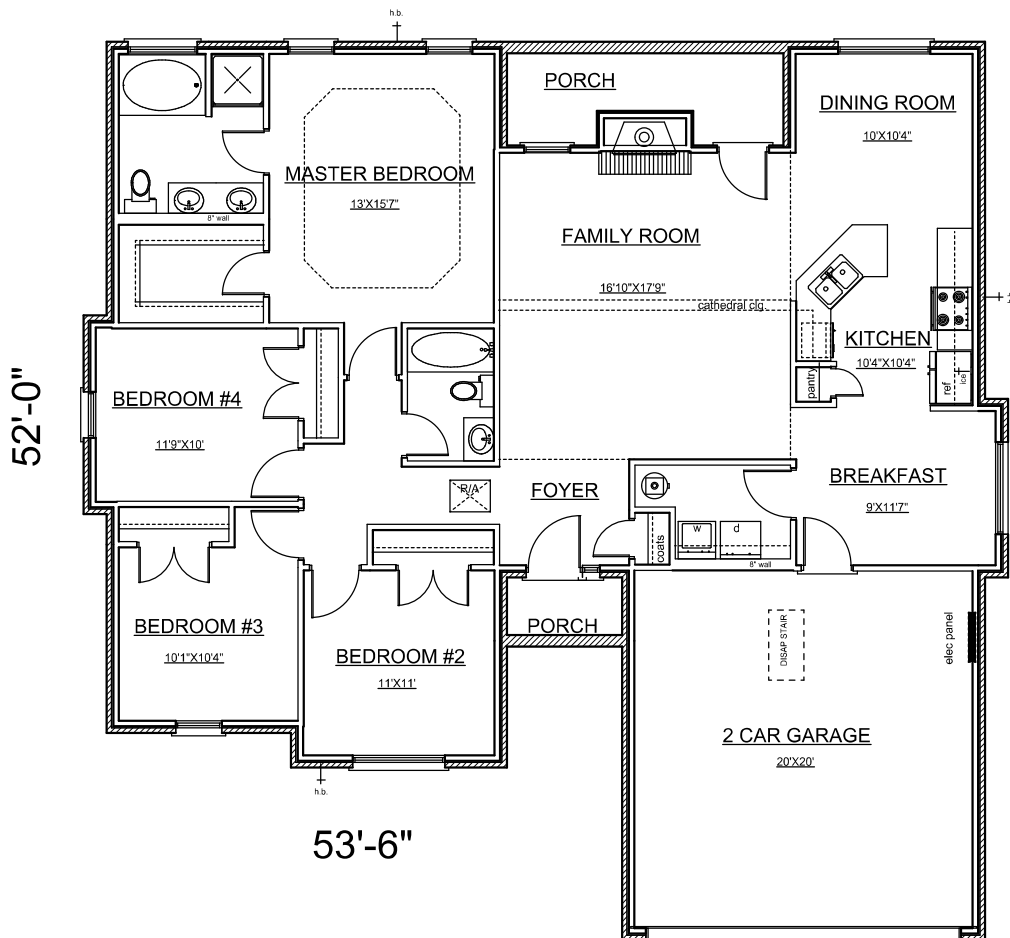

# THE GRANITE

Revised 9-23-05

# 1728 +/- Heated Sq.Ft.